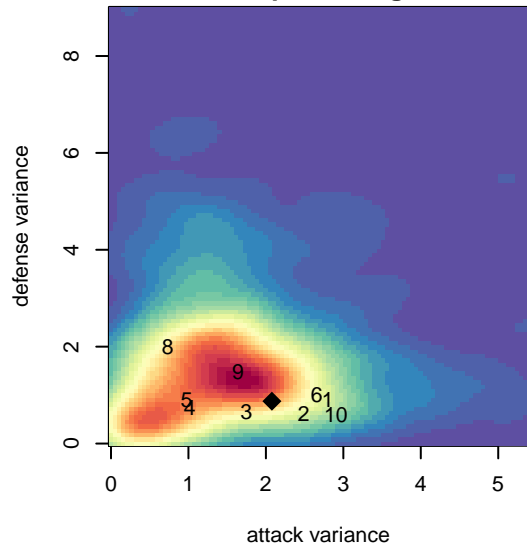

# WPFC White B98

Washington Premier FC  
 Tacoma, WA  
 B98 total strength=1701  
 attack=26.01 defense=19.88  
 fall league = RCL B98 Div 2  
 notes= Murray 2013; Hussen 2014

alt names used:  
 WASHINGTON PREMIER FC WPFC 98 WHIT  
 WPFC B98 White  
 WPFC B98 White – Hussen  
 WPFC B98 White (B)  
 WASHINGTON PREMIER FCWPFC 98 WHITE  
 WASHINGTON PREMIER FC WPFC 98 WHIT  
 WASHINGTON PREMIER FC WPFC 98 WHIT  
 WPFC B98 White (B)

**WPFC White B98**  
 Dots are actual minus expected GF (blue circles) and GA (red triangles).  
 Blue line is smoothed change in attack strength. Red is smoothed change in defense strength.

**attack and defense variance (black dot)  
relative to other teams  
and top 10 in region**