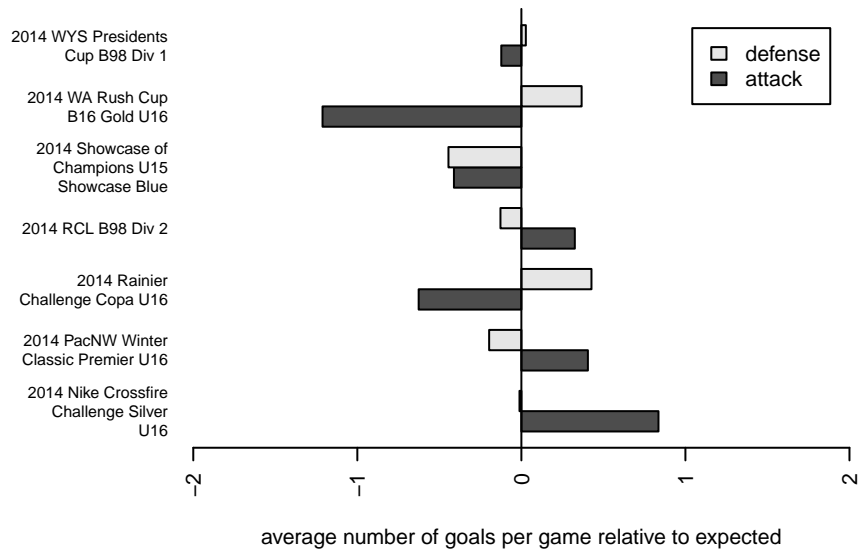

Performance relative to 13 month average