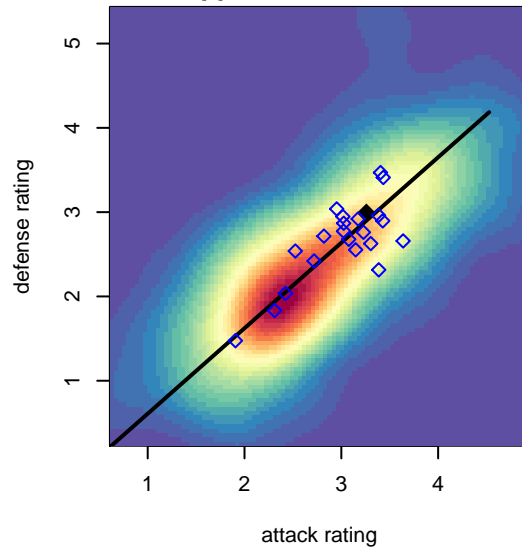

**attack and defense rating
relative to others at age
and all opponents in last 13 months**