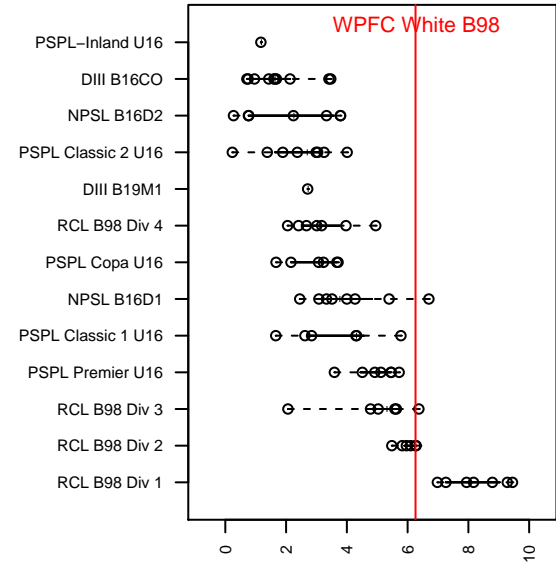

**attack and defense rating
relative to others at age
and all opponents in last 13 months**