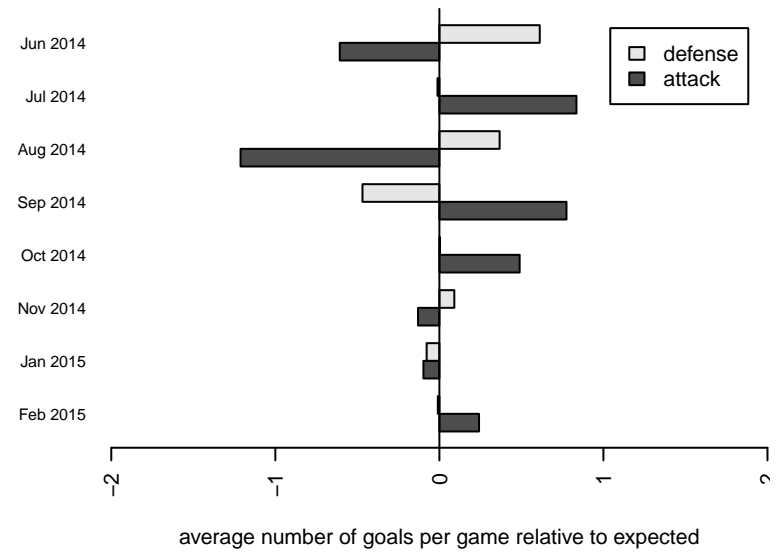

Performance relative to 13 month average