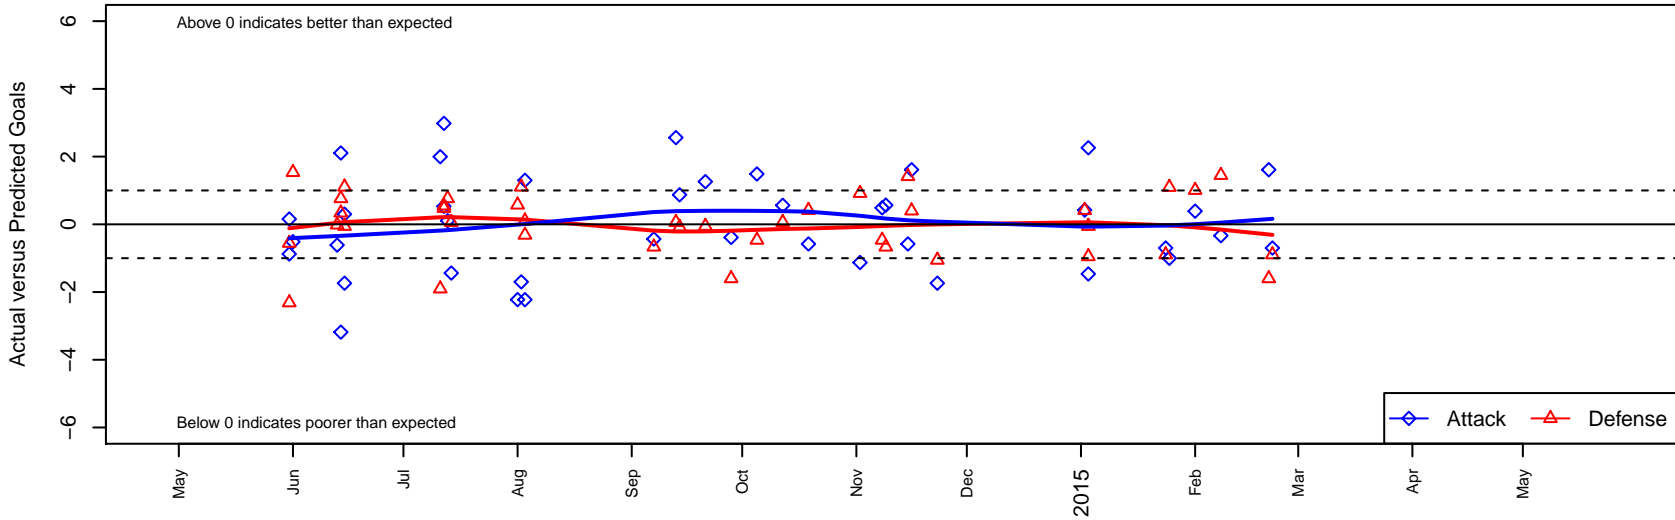

# WPFC White B98

Washington Premier FC  
 Tacoma, WA  
 B98 total strength=1701  
 attack=26.01 defense=19.88  
 fall league = RCL B98 Div 2  
 notes= Murray 2013; Hussen 2014

alt names used:  
 WASHINGTON PREMIER FC WPFC 98 WHIT  
 WPFC B98 White  
 WPFC B98 White – Hussen  
 WPFC B98 White (B)  
 WASHINGTON PREMIER FCWPFC 98 WHITE  
 WASHINGTON PREMIER FC WPFC 98 WHIT  
 WASHINGTON PREMIER FC WPFC 98 WHIT  
 WPFC B98 White (B)

Venues played:  
 2014 Showcase of Champions U15 Showcase  
 2014 Rainier Challenge Copa U16  
 2014 Nike Crossfire Challenge Silver U16  
 2014 WA Rush Cup B16 Gold U16  
 2014 RCL B98 Div 2  
 2014 PacNW Winter Classic Premier U16  
 2014 WYS Presidents Cup B98 Div 1

**WPFC White B98**  
 Dots are actual minus expected GF (blue circles) and GA (red triangles).  
 Blue line is smoothed change in attack strength. Red is smoothed change in defense strength.

**attack and defense variance (black dot)  
relative to other teams  
and top 10 in region**